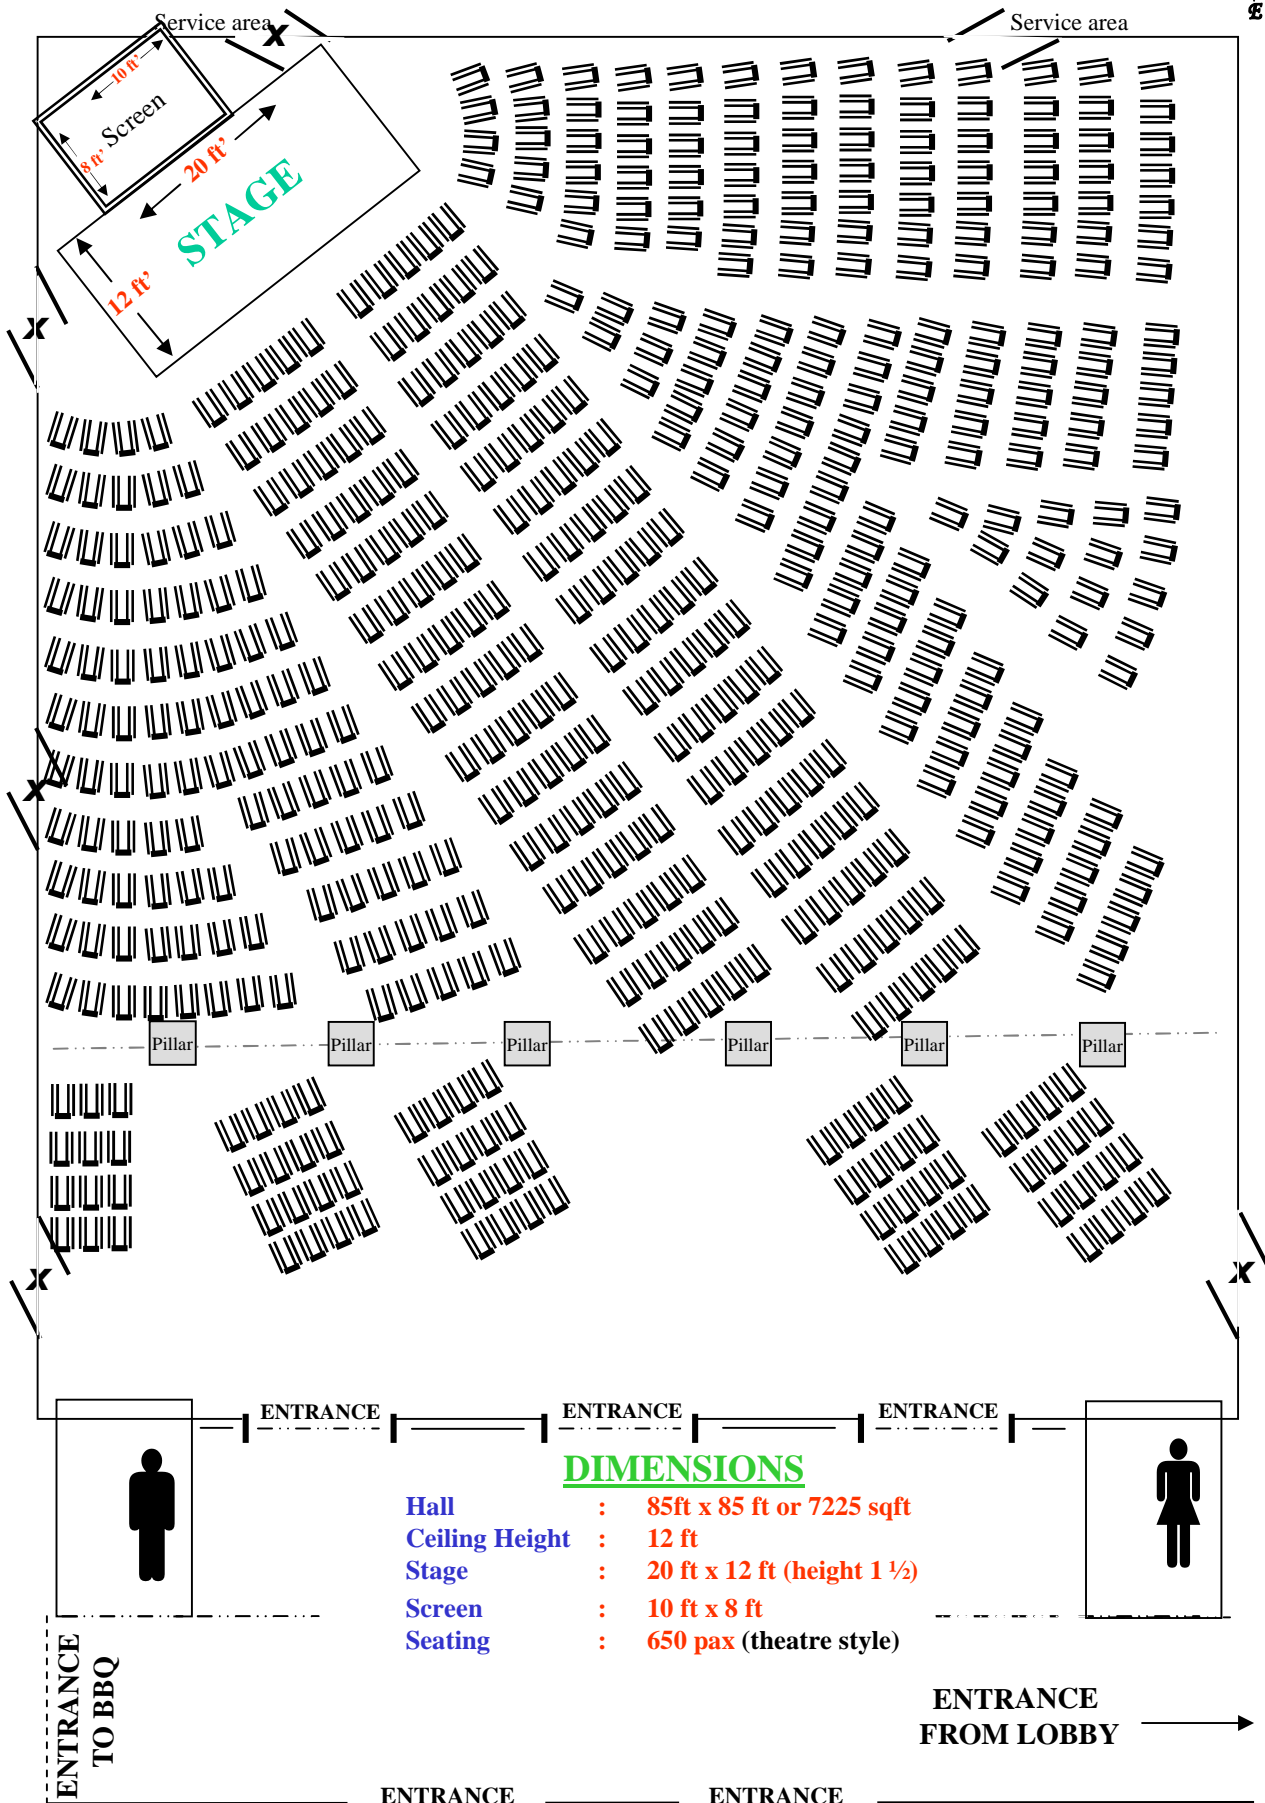

# Sapphire - Floor Chart

## DIMENSIONS

- Hall : 85ft x 85 ft or 7225 sqft
- Ceiling Height : 12 ft
- Stage : 20 ft x 12 ft (height 1 ½)
- Screen : 10 ft x 8 ft
- Seating : 650 pax (theatre style)