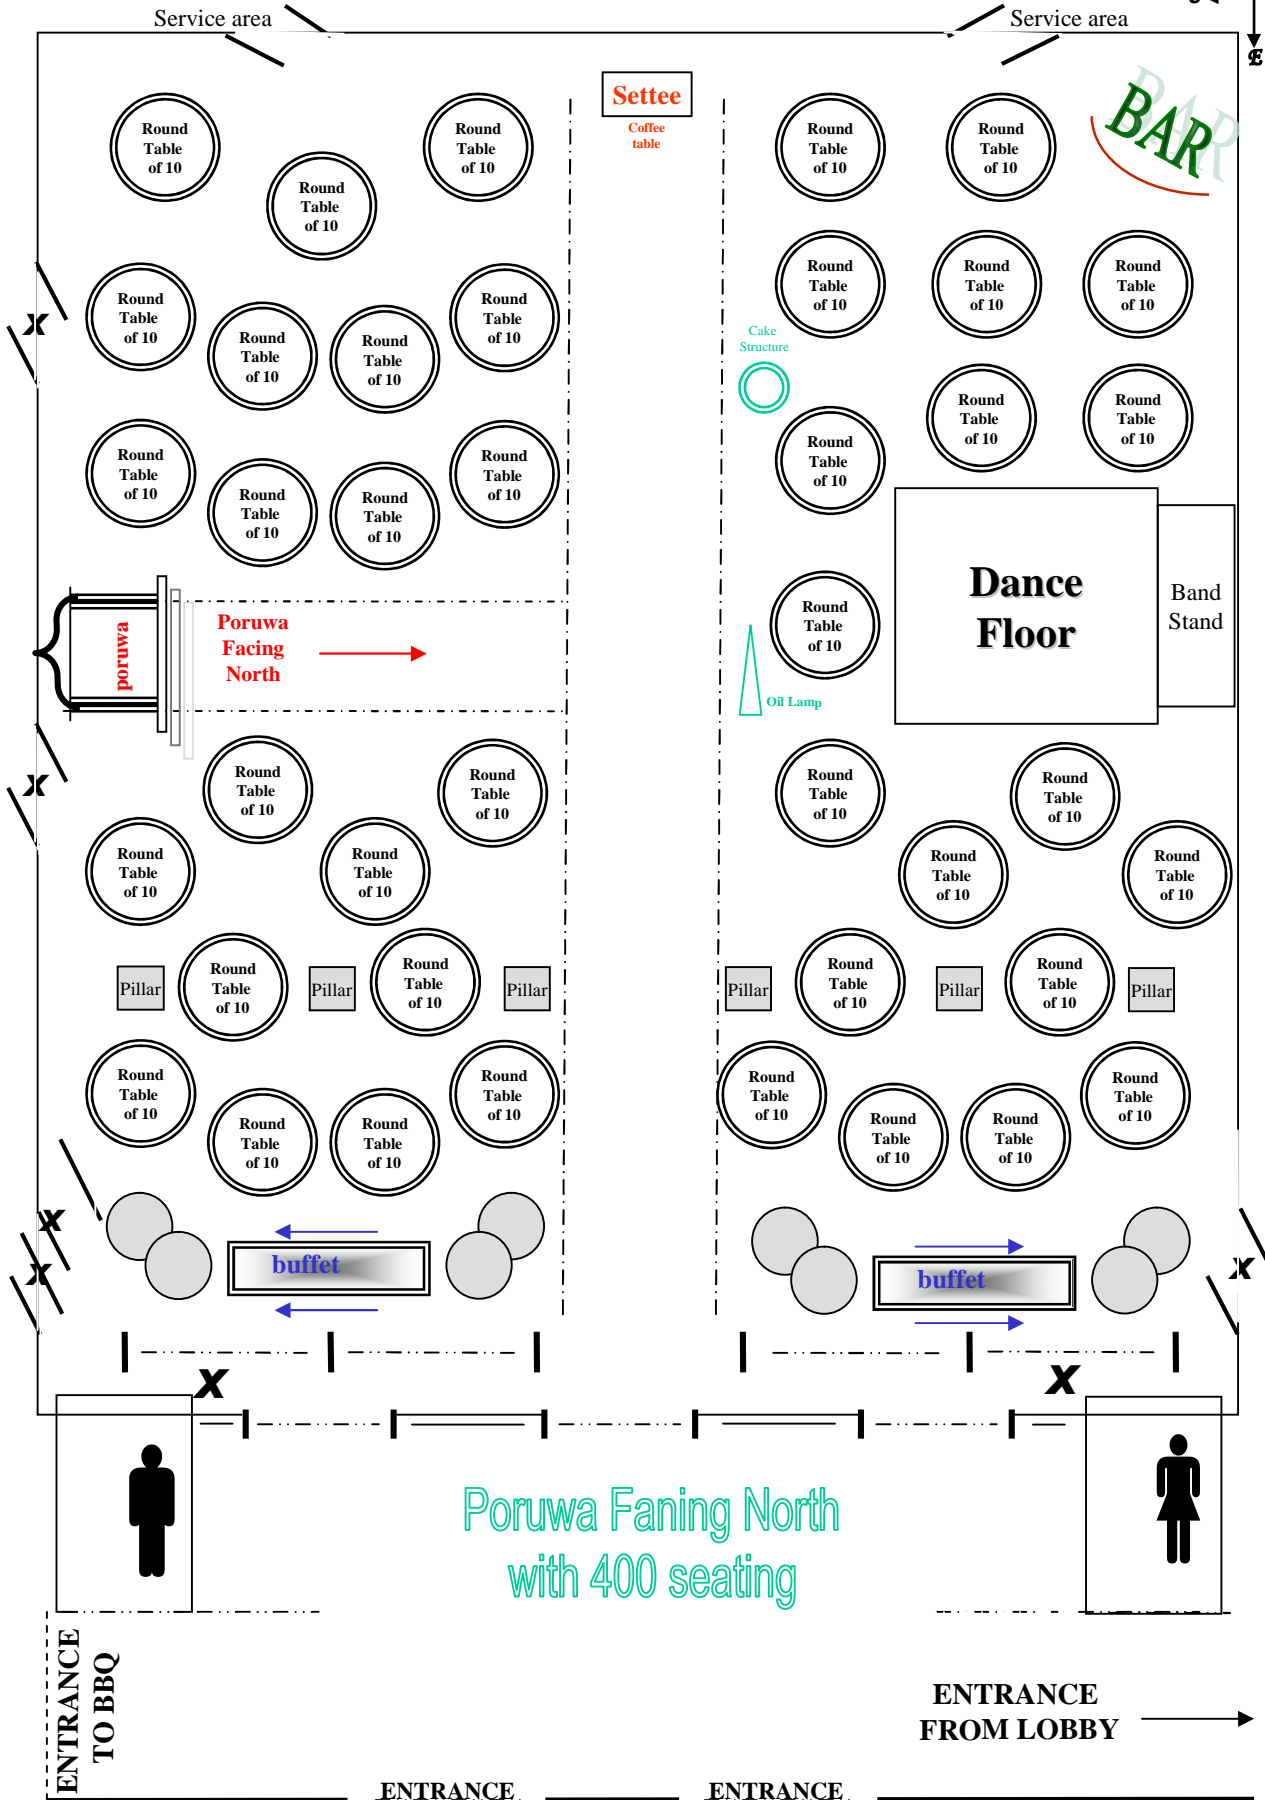

# Sapphire - Floor Chart

Poruwa Facing North  
with 400 seating